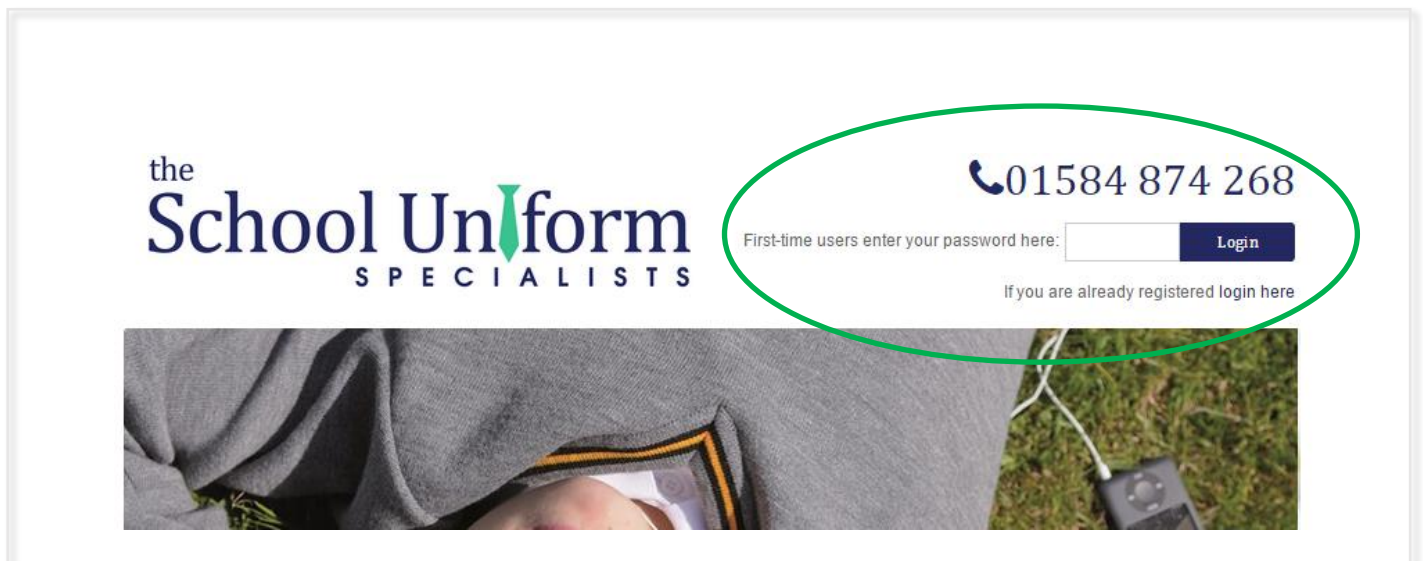

Linking to your Online Shop

Instructions for Corpus Christi Primary School

We recommend that you display the school password on your website, then create a link from your website to The School Uniform Specialists homepage:

www.theschooluniformspecialists.com

Password: COR501

Parents should be advised to make a note of the password, then follow the link to our website where they can enter the password in the box circled in green below:

Once they have entered the password, they will then be asked to register an account, after which they will be able to access the Nova Primary School online shop.

Please register or login to confirm your School

I don't have an account

If you have not ordered from The School Uniform Specialists before, please click on the button below to Register.

[Register](#)

I am returning customer

If you have ordered from The School Uniform Specialists before, please login below.

Please login All fields are required

☐ Remember me?
[Forgotten your password?](#)

[Login](#)